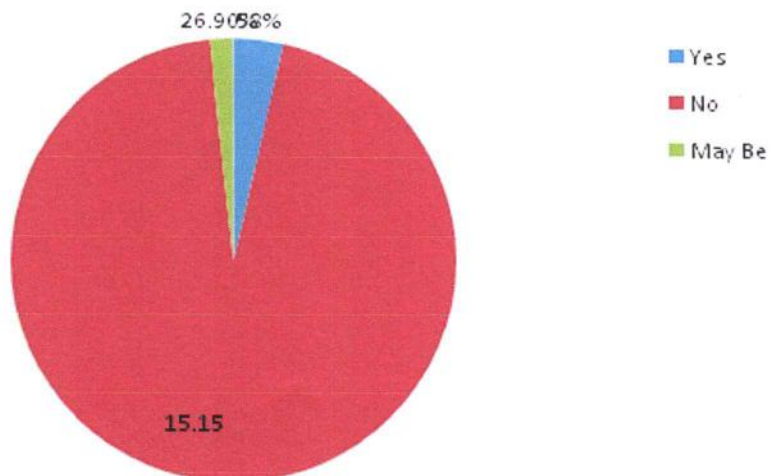

Bharathi N

9. Overall rating for the syllabus?

Excellent	Good	Very Good	Fair	Poor
8.4%	45.4%	26.1%	18.5%	1.7%

10. Is the syllabus you studied is useful in your working?

Yes	No	May Be
58%	15.1%	26.9%

Bharathi R