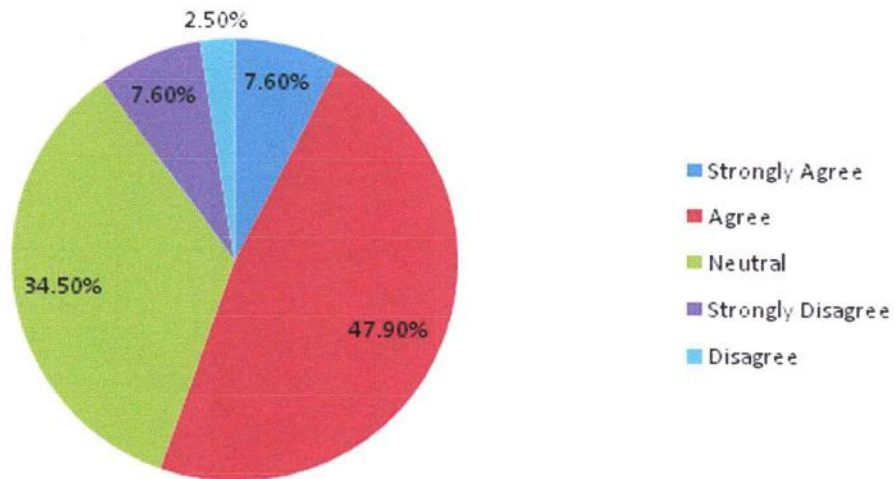

5. Syllabus is Career Oriented?

Strongly Agree	Agree	Neutral	Strongly Disagree	Disagree
7.6%	47.9%	34.5%	7.6%	2.5%

6. Syllabus is Career Oriented?

Strongly Agree	Agree	Neutral	Strongly Disagree	Disagree
5.9%	51.3%	30.9%	5.9%	6.7%