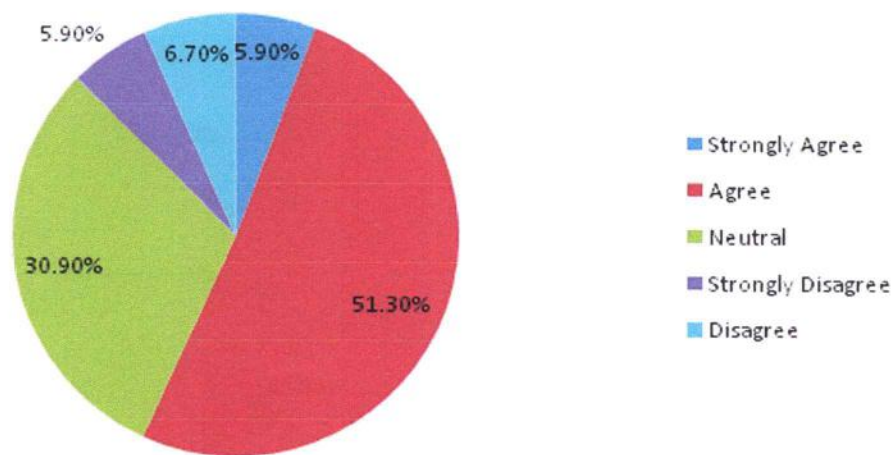

Bharathi - J

PRINCIPAL
MMK & SDM Mahila Maha Vidyalaya
Krishnamurthypuram, Mysuru-570001

5. Syllabus is Career Oriented?

Strongly Agree	Agree	Neutral	Strongly Disagree	Disagree
7.6%	47.9%	34.5%	7.6%	2.5%

6. Syllabus is Career Oriented?

Strongly Agree	Agree	Neutral	Strongly Disagree	Disagree
5.9%	51.3%	30.9%	5.9%	6.7%

Bharath

PRINCIPAL
MMK & SDM Mahila Maha Vidyalaya
Krishnamurthypuram, Mysuru-570004

7. Syllabus Oriented materials are available in the Library?