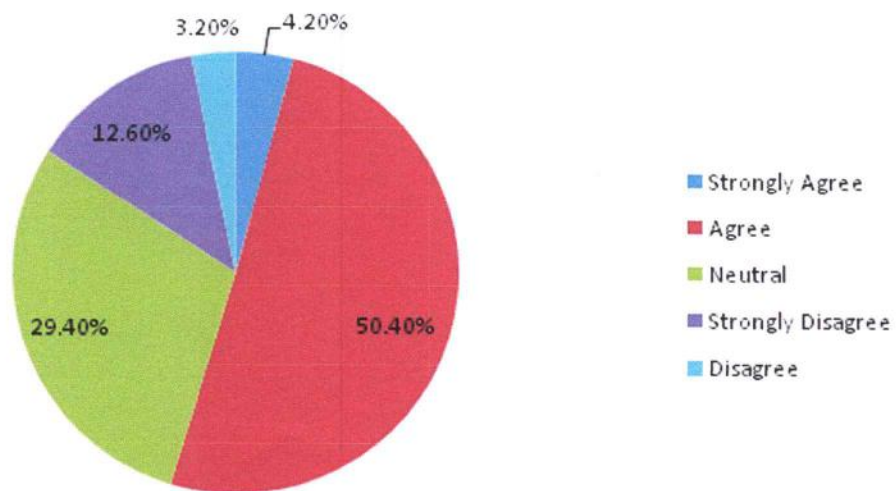

6. Syllabus is Career Oriented?

Strongly Agree	Agree	Neutral	Strongly Disagree	Disagree
5.9%	51.3%	30.9%	5.9%	6.7%

Bharath

PRINCIPAL
MMK & SDM Mahila Maha Vidyalaya
Krishnamurthypuram, Mysuru-570004

7. Syllabus Oriented materials are available in the Library?

Strongly Agree	Agree	Neutral	Strongly Disagree	Disagree
9.2%	58%	1.4%	9.2%	4.2%

8. More topics can be included in the syllabus?

Strongly Agree	Agree	Neutral	Strongly Disagree	Disagree
4.2%	50.4%	29.4%	12.6%	3.2%