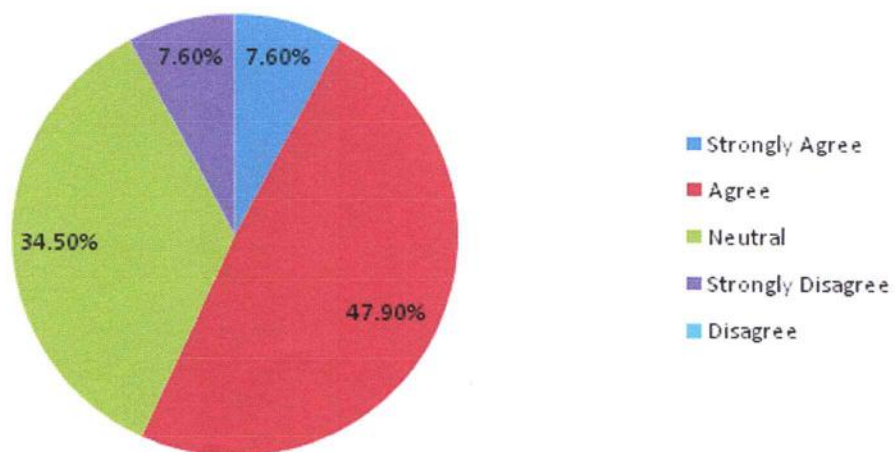

4. Syllabus give foundation to the students to learn new things?

Strongly Agree	Agree	Neutral	Strongly Disagree	Disagree
7.6%	47.9%	34.5%	7.6%	2.5%

Bharathi - J

PRINCIPAL
MMK & SDM Mahila Maha Vidyalaya
Krishnamurthypuram, Mysuru-570001