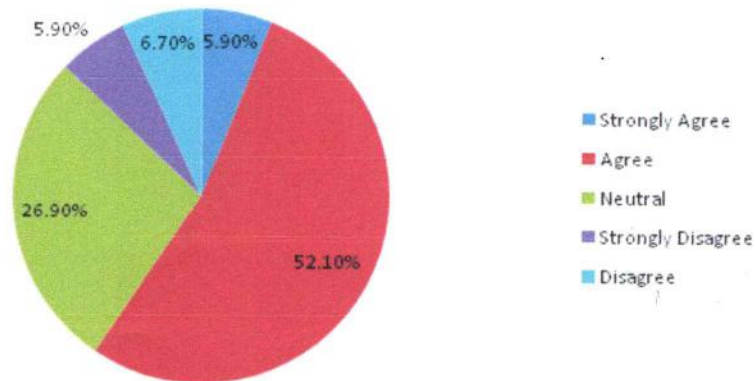

Vision: "Empowerment of Women to face the global challenges"

Alumni Feedback 2023-2024

Total No. Of Respondents: 119

1. Syllabus is suitable for Course?

Strongly Agree	Agree	Neutral	Strongly Disagree	Disagree
21.8%	63.9%	13.4%	0.8%	Nil

2. Aims and Objective of syllabus are well defined?

Strongly Agree	Agree	Neutral	Strongly Disagree	Disagree
5.9%	52.1%	26.9%	5.9%	6.7%

PRINCIPAL

**MMK & SDM Mahila Maha Vidyalaya
Krishnamurthypuram, Mysuru-570004**