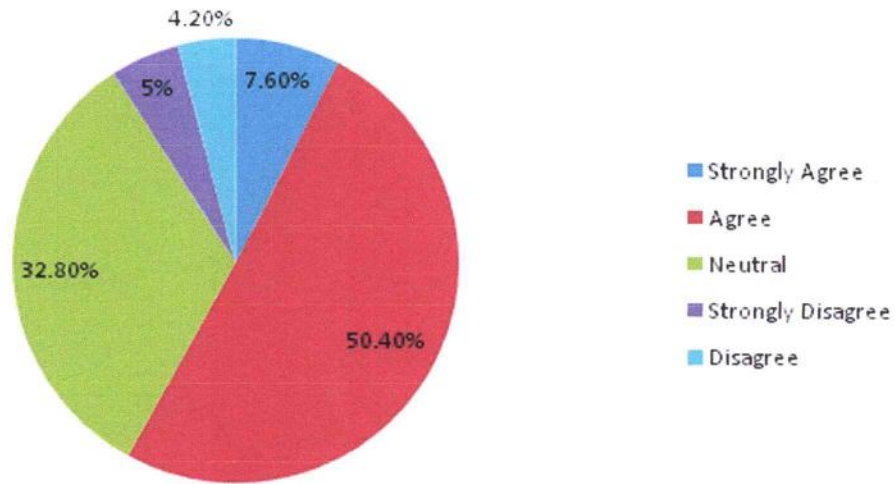

3. The syllabus enhances the knowledge of the students?

Strongly Agree	Agree	Neutral	Strongly Disagree	Disagree
7.6%	50.4%	32.8%	5%	4.2%