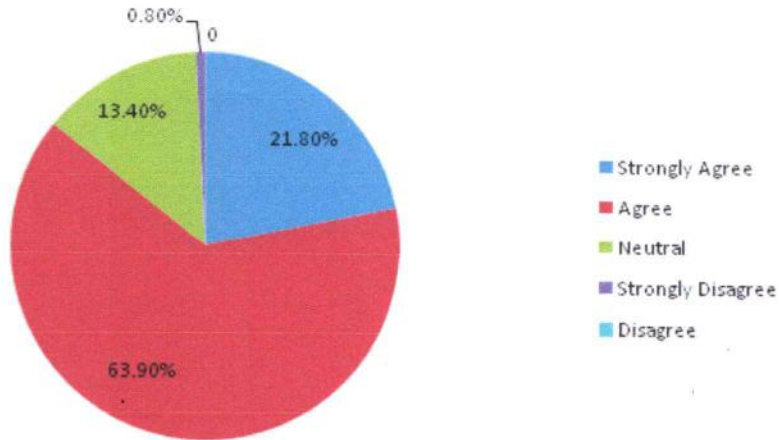

Vision: "Empowerment of Women to face the global challenges"

Alumni Feedback 2023-2024

Total No. Of Respondents: 119

1. Syllabus is suitable for Course?

Strongly Agree	Agree	Neutral	Strongly Disagree	Disagree
21.8%	63.9%	13.4%	0.8%	Nil

2. Aims and Objective of syllabus are well defined?

Strongly Agree	Agree	Neutral	Strongly Disagree	Disagree
5.9%	52.1%	26.9%	5.9%	6.7%

PRINCIPAL

**MMK & SDM Mahila Maha Vidyalaya
Krishnamurthypuram, Mysuru-570004**