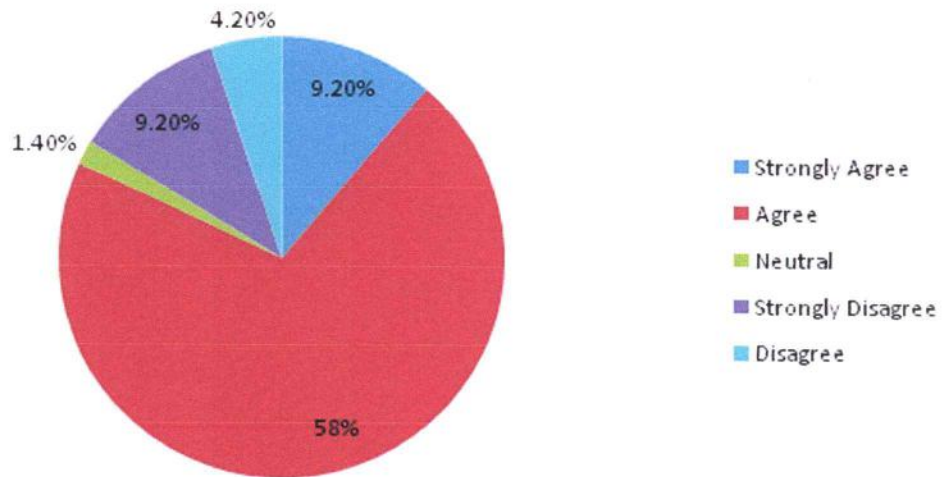

6. Syllabus is Career Oriented?

Strongly Agree	Agree	Neutral	Strongly Disagree	Disagree
5.9%	51.3%	30.9%	5.9%	6.7%

Bharath

PRINCIPAL
MMK & SDM Mahila Maha Vidyalaya
Krishnamurthypuram, Mysuru-570004

7. Syllabus Oriented materials are available in the Library?

Strongly Agree	Agree	Neutral	Strongly Disagree	Disagree
9.2%	58%	1.4%	9.2%	4.2%

8. More topics can be included in the syllabus?

Strongly Agree	Agree	Neutral	Strongly Disagree	Disagree
4.2%	50.4%	29.4%	12.6%	3.2%